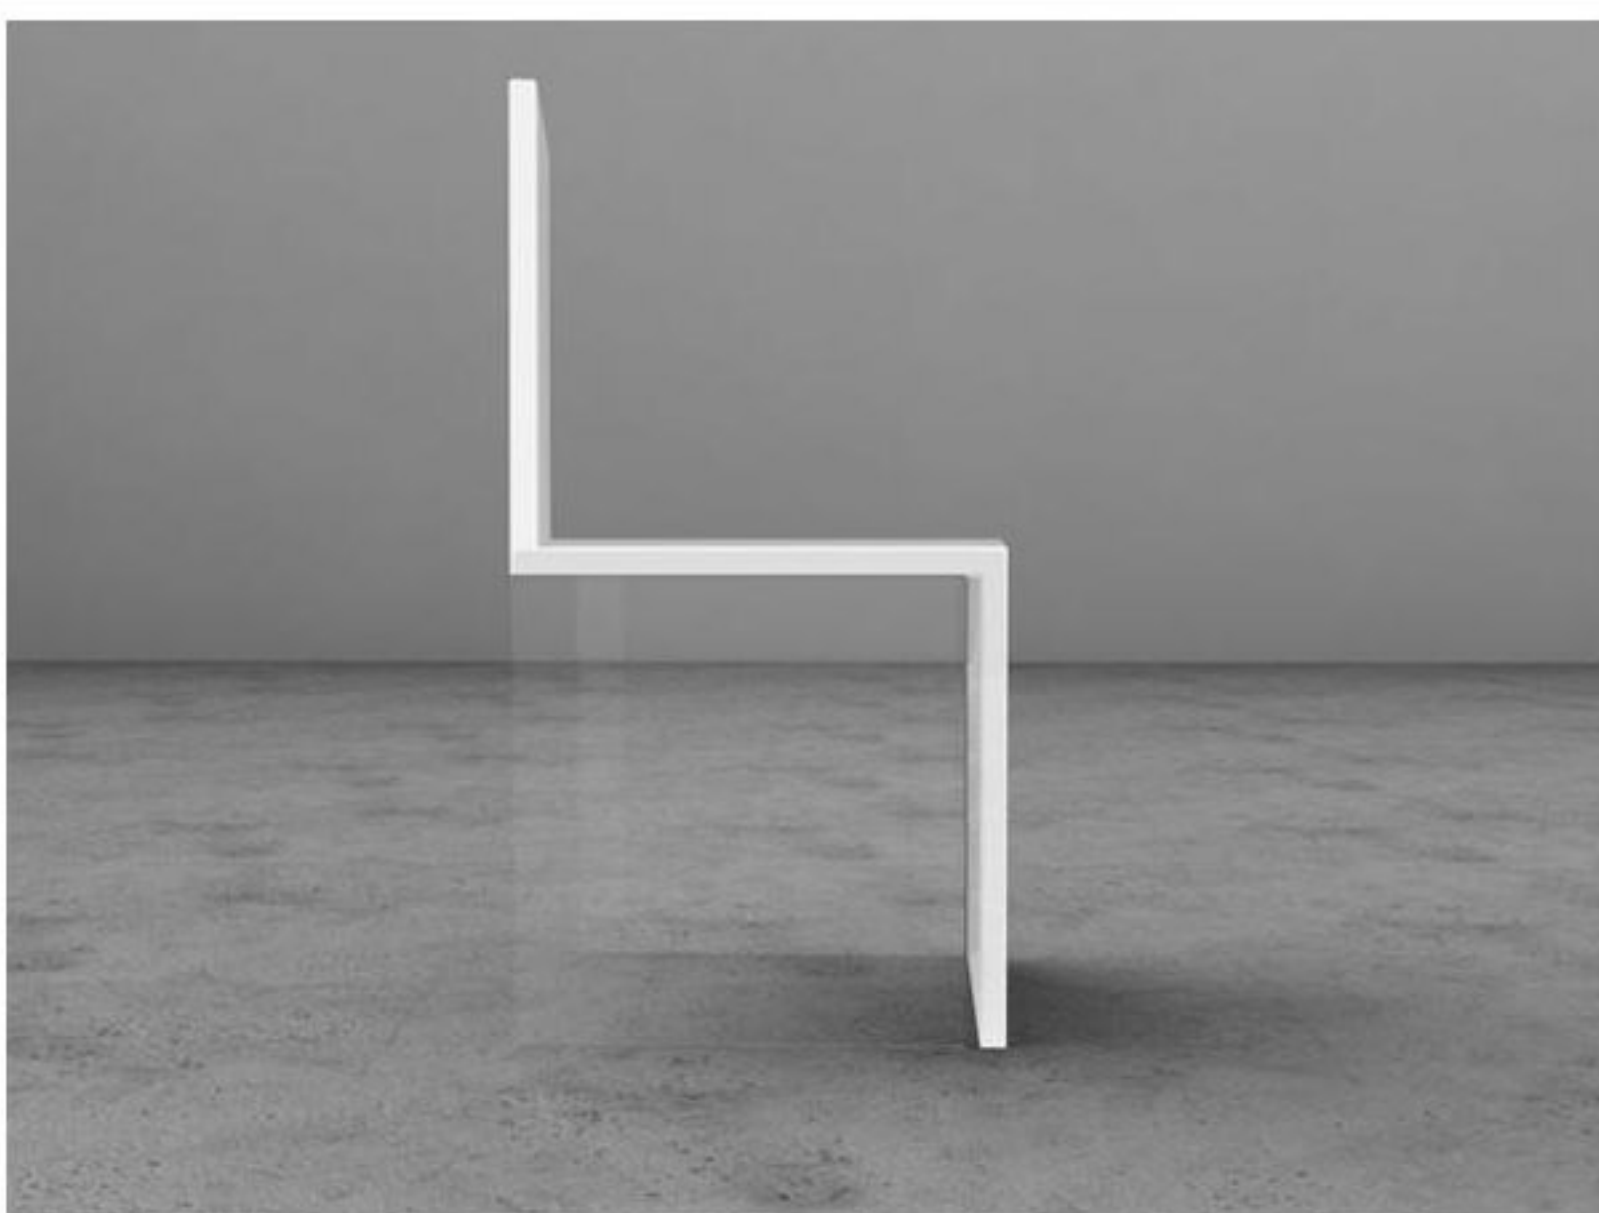

The Magic Chair by Davide Conti, A favorite for those excellent "Magic Chair"

Posted on [January 2, 2011](#) by [Nokki](#)

[Real Black Magic Spells](#) [www.7WitchesCoven.com](#)

7 Witches Are Ready To Cast Black Magic Spells. What Is Your Command?

[B2b Directory Restaurant Chair](#) [www.business.com](#)

Find Suppliers of Restaurant Chairs in our Business Directory

[Ads by Google](#)

The Magic Chair by Davide Conti design photo

Based on an optical illusion made simple and efficient by using transparent plates, a favorite for those excellent "Magic Chair" created by Italian designer **Davide Conti** for an effect of the more surprising. All details in images in the suite!